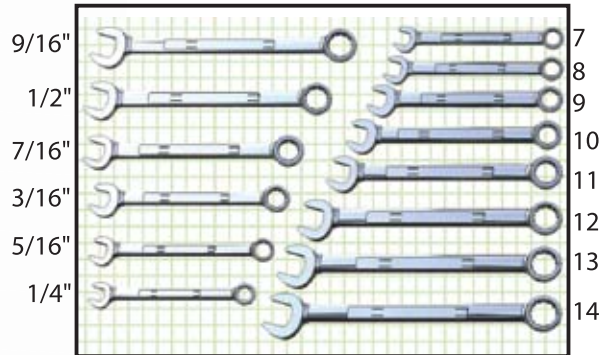

LoggerHeadTools™

A Gripping Experience™

immiX™

Life Gear™

20x

6 SAE Sizes (in)

8 Metric Sizes (mm)

10x

ImmiX™ 20x = 20 Replaceable Bits

☐		+		⬡		⬢		⬤	
Slotted		Phillips		Allen (Hex)		Torx		Robertson	
Size		Size		Size		Size		Size	
4-6	8-10	0	1	1/16	5/64	T 6	T 10	1	2
10-12		2	3	3/32	7/64	T 15	T 20		
				9/64	5/32	T 25			

ImmiX™ 10x = 10 Replaceable Bits

☐		+		⬢		⬤	
Slotted		Phillips		Torx		Robertson	
Size		Size		Size		Size	
4-6	8-10	0	1	T 10	T 15	1	2
		2	3				